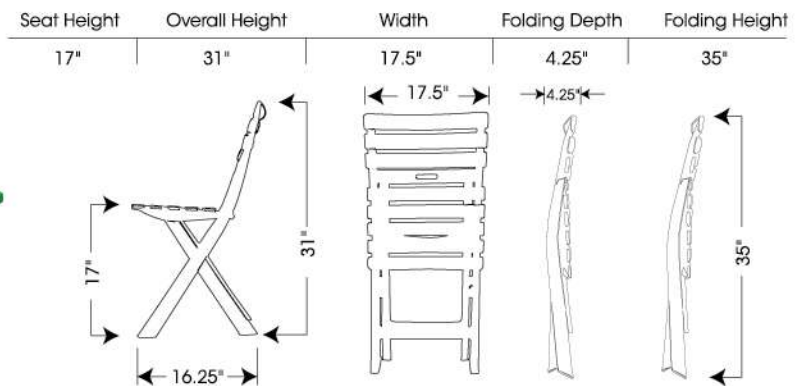

Dimension: 17" x 17.5" x 35"

Code: HF-02-01